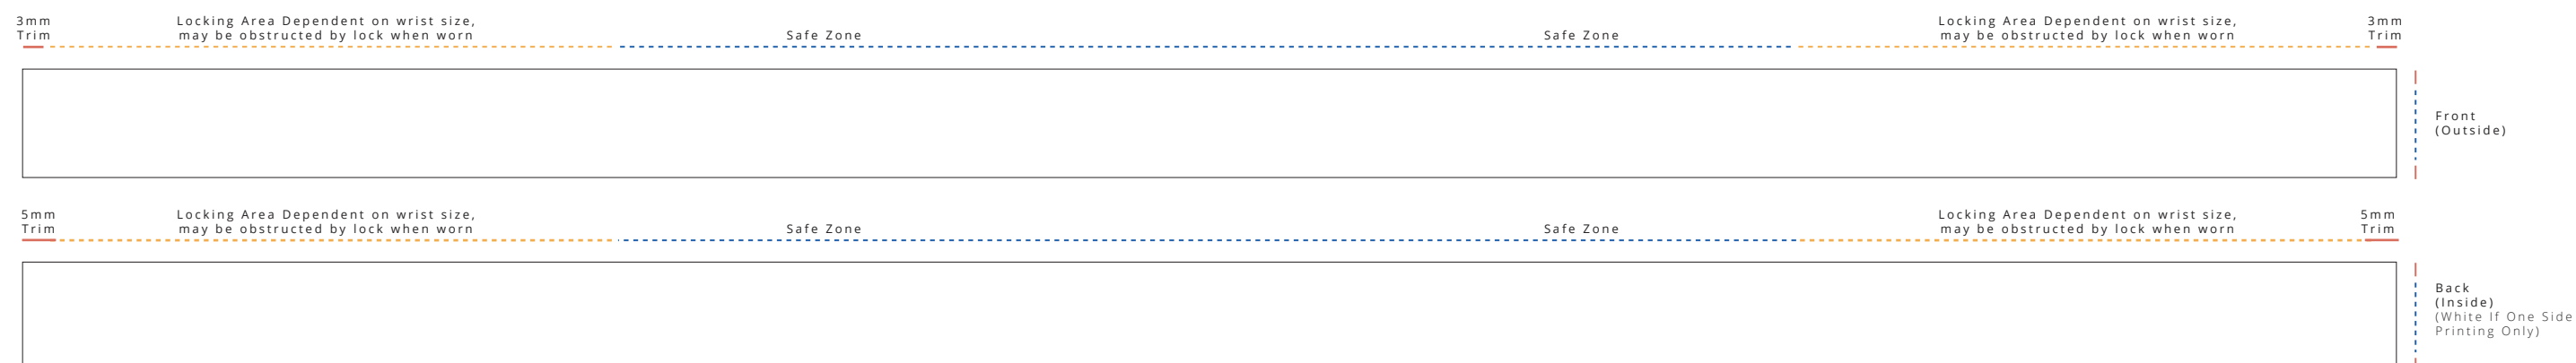

# Fabric Wristband

Full Color Print  
16x350mm [5/8x13.75"]

## Template Key

- = Cut Line (16x350mm)
- ⋯ = Safe Zone (12x173mm)
- - - = Locking Areas (16x83mm)
- = Design Will Not Be Visible

### Wristband Print

- One Side
  - Both Sides
- 000

Band Base Color

### Lock Options

- Secure Barrel Lock
- Secure Side Load Barrel Lock
- Adjustable Slim Slider
- Adjustable Round Bead