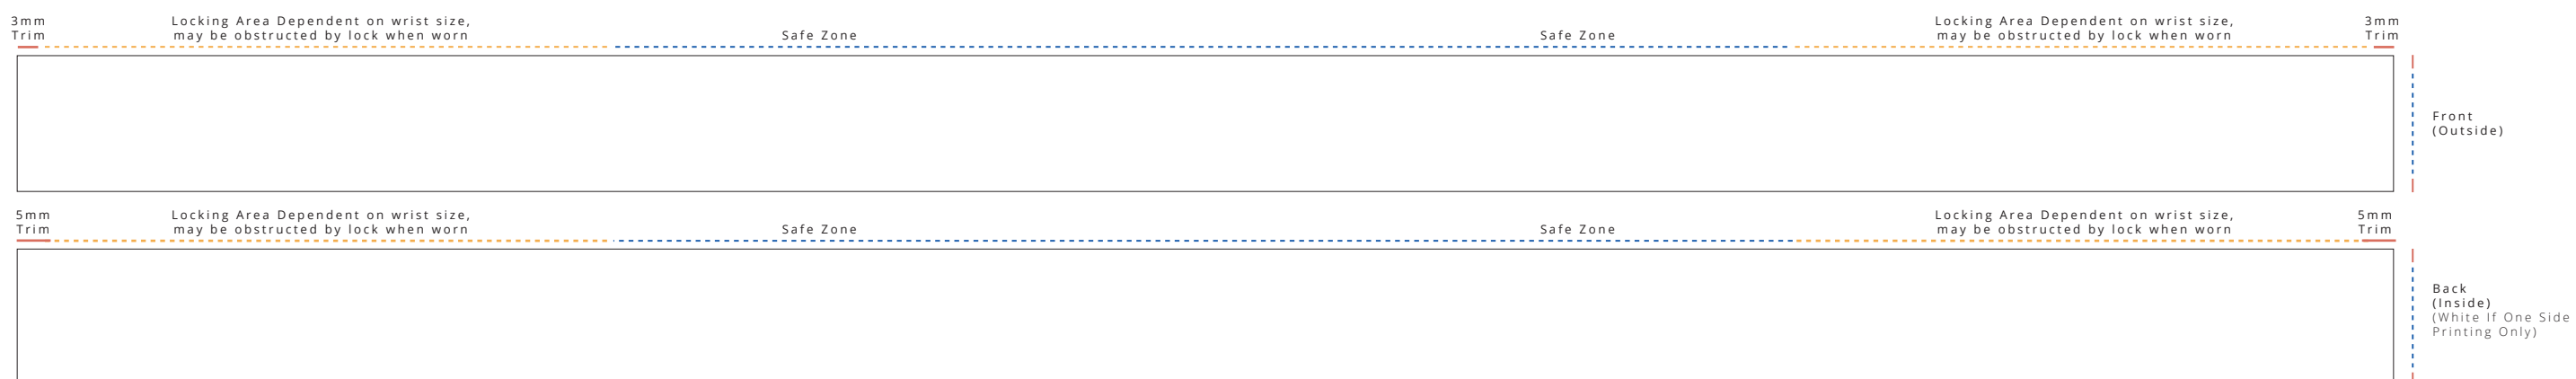

Fabric Wristband

Full Color Print
20x350mm [3/4x13.75"]

Template Key

- = Cut Line (20x350mm)
- - - - = Safe Zone (16x173mm)
- . - . - = Locking Areas (20x83mm)
- = Design Will Not Be Visible

Wristband Print

One Side
 Both Sides

Band Base Color

Lock Options

Secure Barrel Lock
 Secure Side Load Barrel Lock
 Adjustable Slim Slider
 Adjustable Round Bead

Lock Color

Please Note

By submitting your approval of the order & artwork, you are accountable & agree all the details on the order & artwork are accurate to your requests. Once we receive your mandatory email approval, production will begin. If you make any changes to the order after your approval, you will be financially responsible for what has been produced & timelines may be affected. Due to differing screen resolutions, the colors in the template are a guide. The Pantones denoted in the artwork will be used for matching, but the colors of the final product may have a max variance of 5-10%. Be aware that small text or details may infill when products are produced.