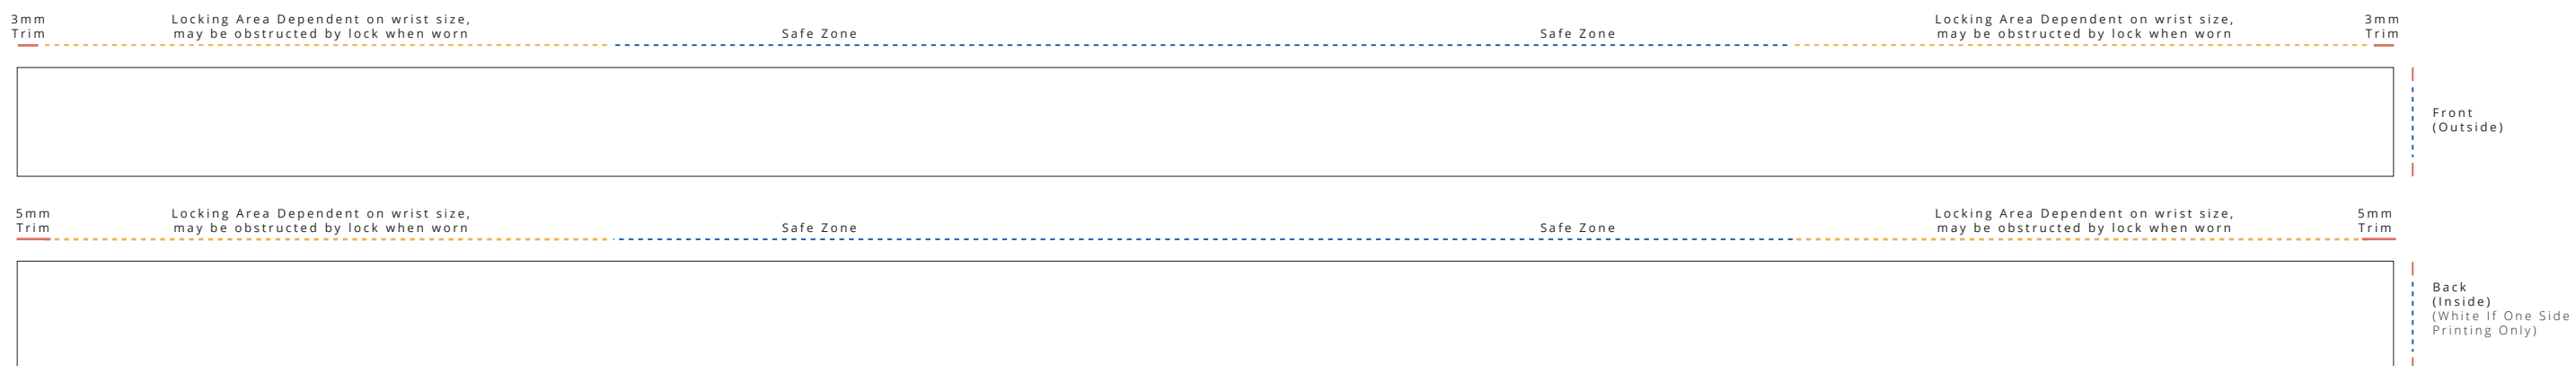

PET Fabric Wristband

Full Color Print
16x350mm [5/8x13.75"]

Template Key

- = Cut Line (16x350mm)
- ⋯ = Safe Zone (12x173mm)
- - - = Locking Areas (16x83mm)
- = Design Will Not Be Visible

Wristband Print

One Side
 Both Sides

OOO

Band Base Color

Lock Options

- Secure Bamboo Barrel Lock
- Adjustable Slim Slider
- Adjustable Round Bead
- Wooden Bead

Natural

Lock Color

Please Note
By submitting your approval of the order & artwork, you are accountable & agree all the details on the order & artwork are accurate to your requests. Once we receive your mandatory email approval, production will begin. If you make any changes to the order after your approval, you will be financially responsible for what has been produced & timelines may be affected. Due to differing screen resolutions, the colors in the template are a guide. The Pantones denoted in the artwork will be used for matching, but the colors of the final product may have a max variance of 5-10%. Be aware that small text or details may infill when products are produced.