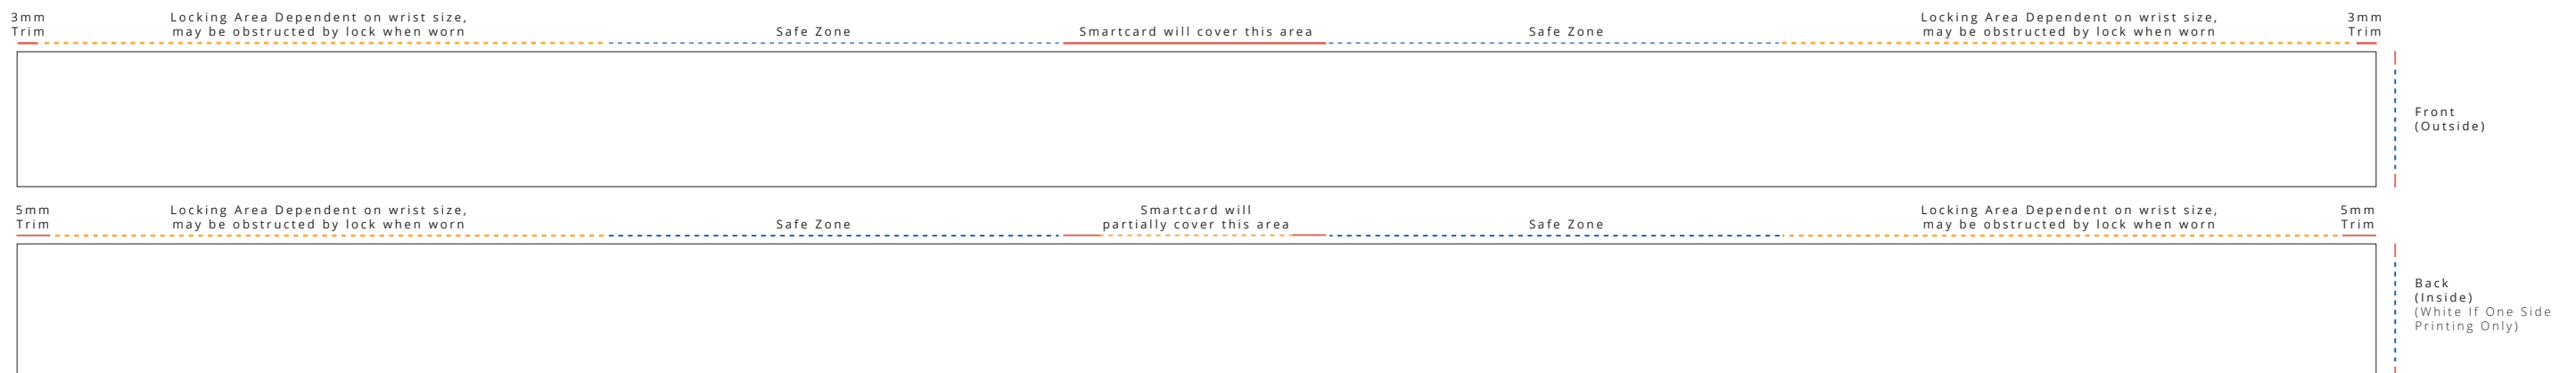

# RFID Bamboo Smartcard PET Fabric Wristband

Bamboo Smartcard | Full Color Print  
20x350mm [3/4x13.75"]

## Template Key

- = Cut Line (20x350mm)
- ⋯ = Safe Zones (20x66mm)
- - - = Locking Areas (20x83mm)
- = Design Will Not Be Visible