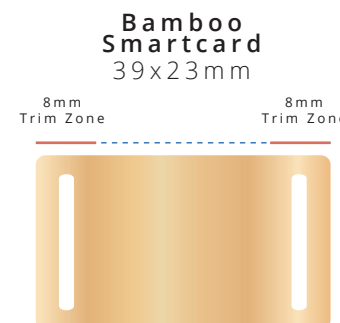

# RFID Bamboo Smartcard PET Fabric Wristband

Bamboo Smartcard | Full Color Print  
20x350mm [3/4x13.75"]

## Template Key

- = Cut Line (20x350mm)
- ⋯ = Safe Zones (20x66mm)
- - - = Locking Areas (20x83mm)
- = Design Will Not Be Visible