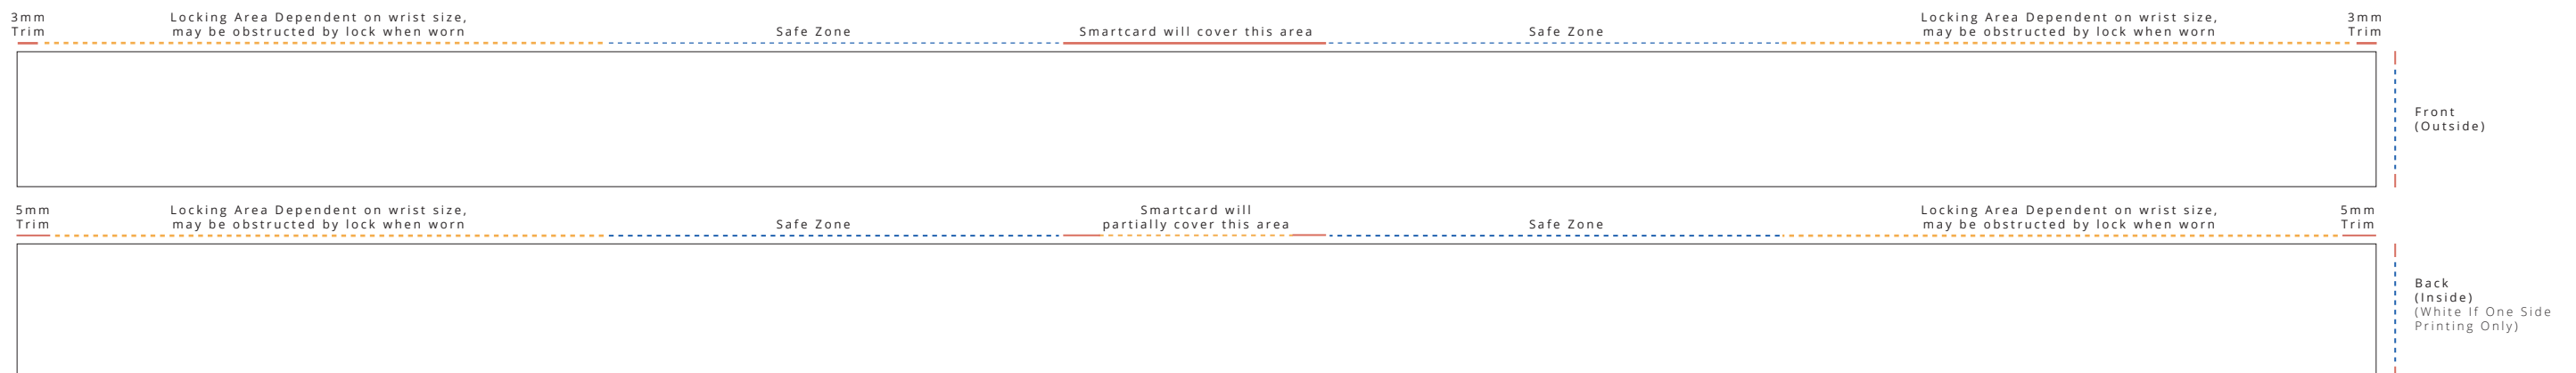

RFID Bamboo Smartcard PET Fabric Wristband

Bamboo Smartcard | Full Color Print
20x350mm [3/4x13.75"]

Template Key

- = Cut Line (20x350mm)
- - - - = Safe Zones (20x66mm)
- . - . = Locking Areas (20x83mm)
- = Design Will Not Be Visible

Smartcard Finish

Laser Engraved

Wristband Print

One Side

Both Sides

Lock Options

- Secure Barrel Lock
- Secure Side Load Barrel Lock
- Adjustable Slim Slider
- Adjustable Round Bead
- Adjustable Wooden Bead