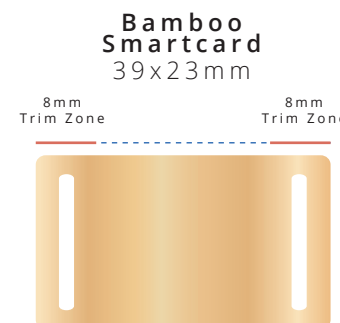

RFID Bamboo Smartcard PET Fabric Wristband

Bamboo Smartcard | Full Color Print
20x350mm [3/4x13.75"]

Template Key

- = Cut Line (20x350mm)
- - - - = Safe Zones (20x66mm)
- . - . = Locking Areas (20x83mm)
- = Design Will Not Be Visible

Smartcard Finish

Laser Engraved

Wristband Print

One Side

Both Sides

Lock Options

- Secure Barrel Lock
- Secure Side Load Barrel Lock
- Adjustable Slim Slider
- Adjustable Round Bead
- Adjustable Wooden Bead