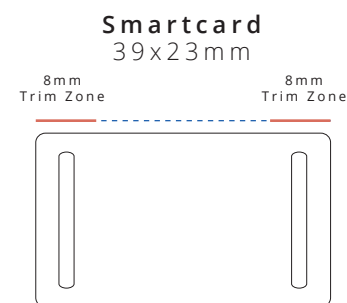

# RFID Smartcard Fabric Wristband

Full Color Print  
16x350mm [5/8x13.75"]

## Template Key

- = Cut Line (16x350mm)
- ⋯ = Safe Zones (12x66mm)
- - - = Locking Areas (12x83mm)
- = Design Will Not Be Visible