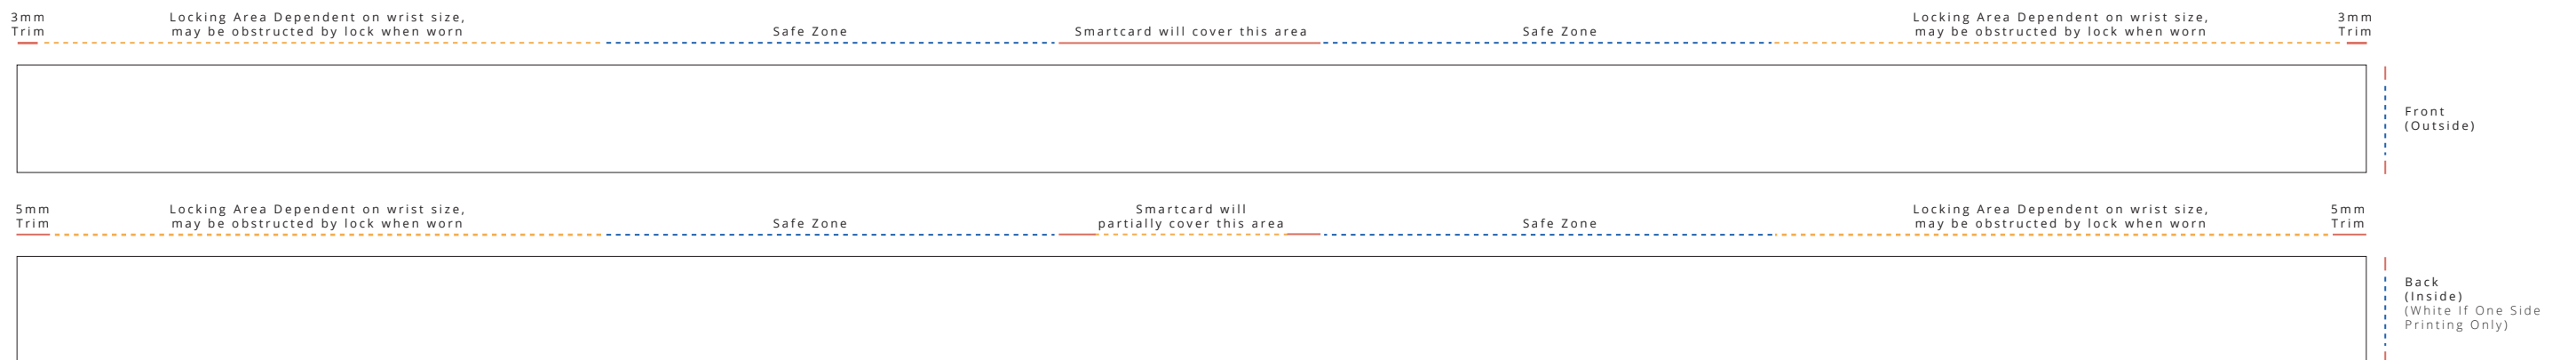

# RFID Smartcard Fabric Wristband

Full Color Print  
16x350mm [5/8x13.75"]

## Template Key

- = Cut Line (16x350mm)
- ⋯ = Safe Zones (12x66mm)
- - - = Locking Areas (12x83mm)
- = Design Will Not Be Visible