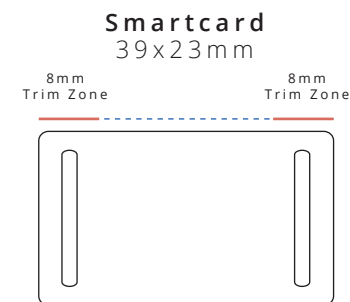

RFID Smartcard Fabric Wristband

Woven

20x350mm [3/4x13.75"]

Template Key

- = Cut Line (20x350mm)
- ⋯ = Safe Zones (16x66mm)
- - - = Locking Areas (16x83mm)
- = Design Will Not Be Visible

Smartcard Finish

- Hard PVC Gloss
 - Hard PVC Matte
- 000
- Smartcard Base Color

Woven Wristband Colors

Base Color (Up to 8 Spot Colors)

Lock Options

- Secure Barrel Lock
- Secure Side Load Barrel Lock
- Adjustable Slim Slider
- Adjustable Round Bead

Black

Lock Color

Please Note

By submitting your approval of the order & artwork, you are accountable & agree all the details on the order & artwork are accurate to your requests. Once we receive your mandatory email approval, production will begin. If you make any changes to the order after your approval, you will be financially responsible for what has been produced & timelines may be affected. Due to differing screen resolutions, the colors in the template are a guide. The Pantones denoted in the artwork will be used for matching, but the colors of the final product may have a max variance of 5-10%. Be aware that small text or details may infill when products are produced.