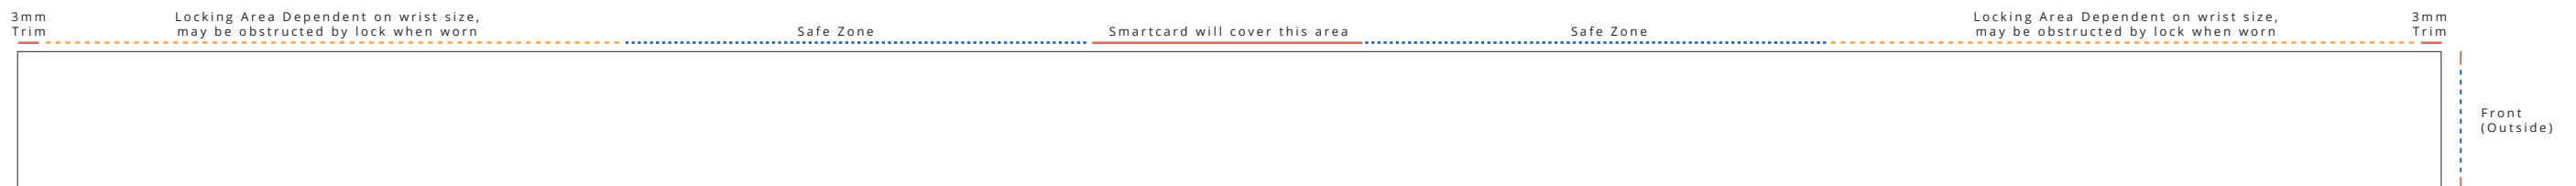

RFID Smartcard Fabric Wristband

Woven

20x350mm [3/4x13.75"]

Template Key

- = Cut Line (20x350mm)
- ⋯ = Safe Zones (16x66mm)
- - - = Locking Areas (16x83mm)
- = Design Will Not Be Visible

Smartcard Finish

- Hard PVC Gloss
 - Hard PVC Matte
- 000
- Smartcard Base Color

Woven Wristband Colors

Base Color (Up to 8 Spot Colors)

Lock Options

- Secure Barrel Lock
- Secure Side Load Barrel Lock
- Adjustable Slim Slider
- Adjustable Round Bead

Black

Lock Color

Please Note

By submitting your approval of the order & artwork, you are accountable & agree all the details on the order & artwork are accurate to your requests. Once we receive your mandatory email approval, production will begin. If you make any changes to the order after your approval, you will be financially responsible for what has been produced & timelines may be affected. Due to differing screen resolutions, the colors in the template are a guide. The Pantones denoted in the artwork will be used for matching, but the colors of the final product may have a max variance of 5-10%. Be aware that small text or details may infill when products are produced.