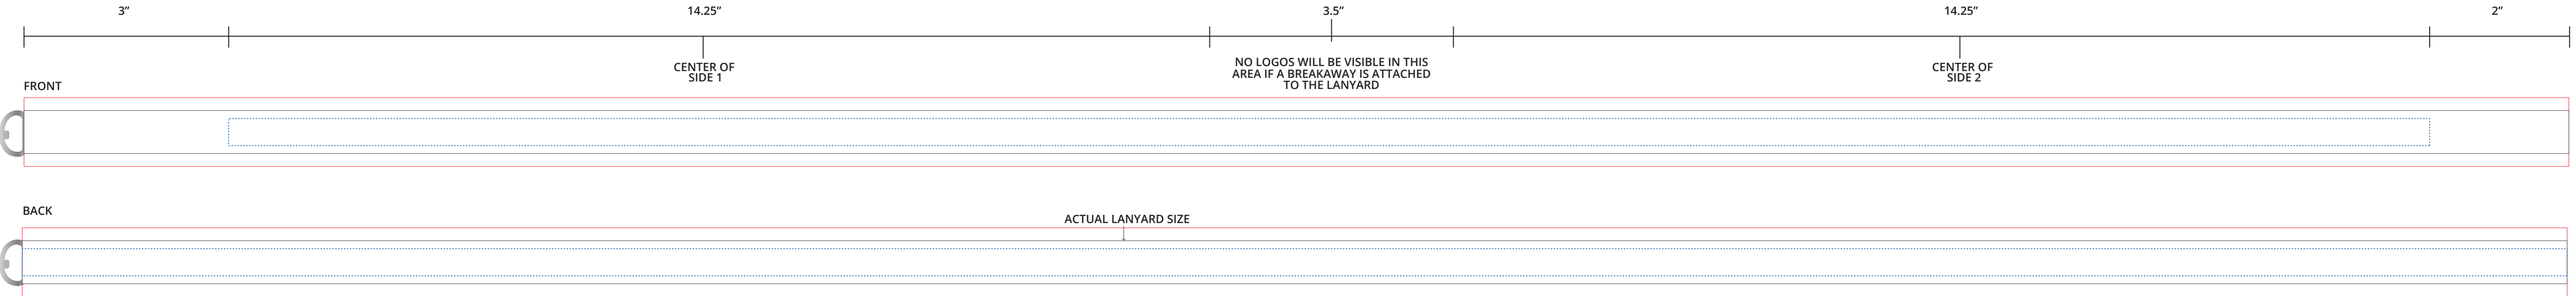

Lanyard

5/8x35.4" [15x900mm]

Template Key

- = Bleed Line
- = Cut Line
- ⋯ = Safe Zone

BACK OF LANYARD DESIGN DIRECTIONS
STEP & REPEAT IMPRINT STYLE

Design/Logo will be repeated the full length of the Lanyard, with equal spacing distributed between elements.

Material

☒ Full Color Smooth Material

Print
(2 Side Print as Standard)

☐ One Side

☒ Both Sides

☐ Lanyard Base Color

Attachments
(Dog Clip as Standard)

☒ Dog Clip

☐ Croc Clip

☐ Lobster Clip

☐ Tension Clip

☐ Split Ring

☐ Double Dog Clip

☐ Double Croc Clip

Attachment Color
(Silver as Standard)

☒ Silver

IMPORTANT SAFETY NOTICE

Please Note

By submitting your approval of the order & artwork, you are accountable & agree all the details on the order & artwork are accurate to your requests. Once we receive your mandatory email approval, production will begin. If you make any changes to the order after your approval, you will be financially responsible for what has been produced & timelines may be affected. Due to differing screen resolutions, the colors in the template are a guide. The Pantones denoted in the artwork will be used for matching, but the colors of the final product may have a max variance of 5-10%. Be aware that small text or details may infill when products are produced.