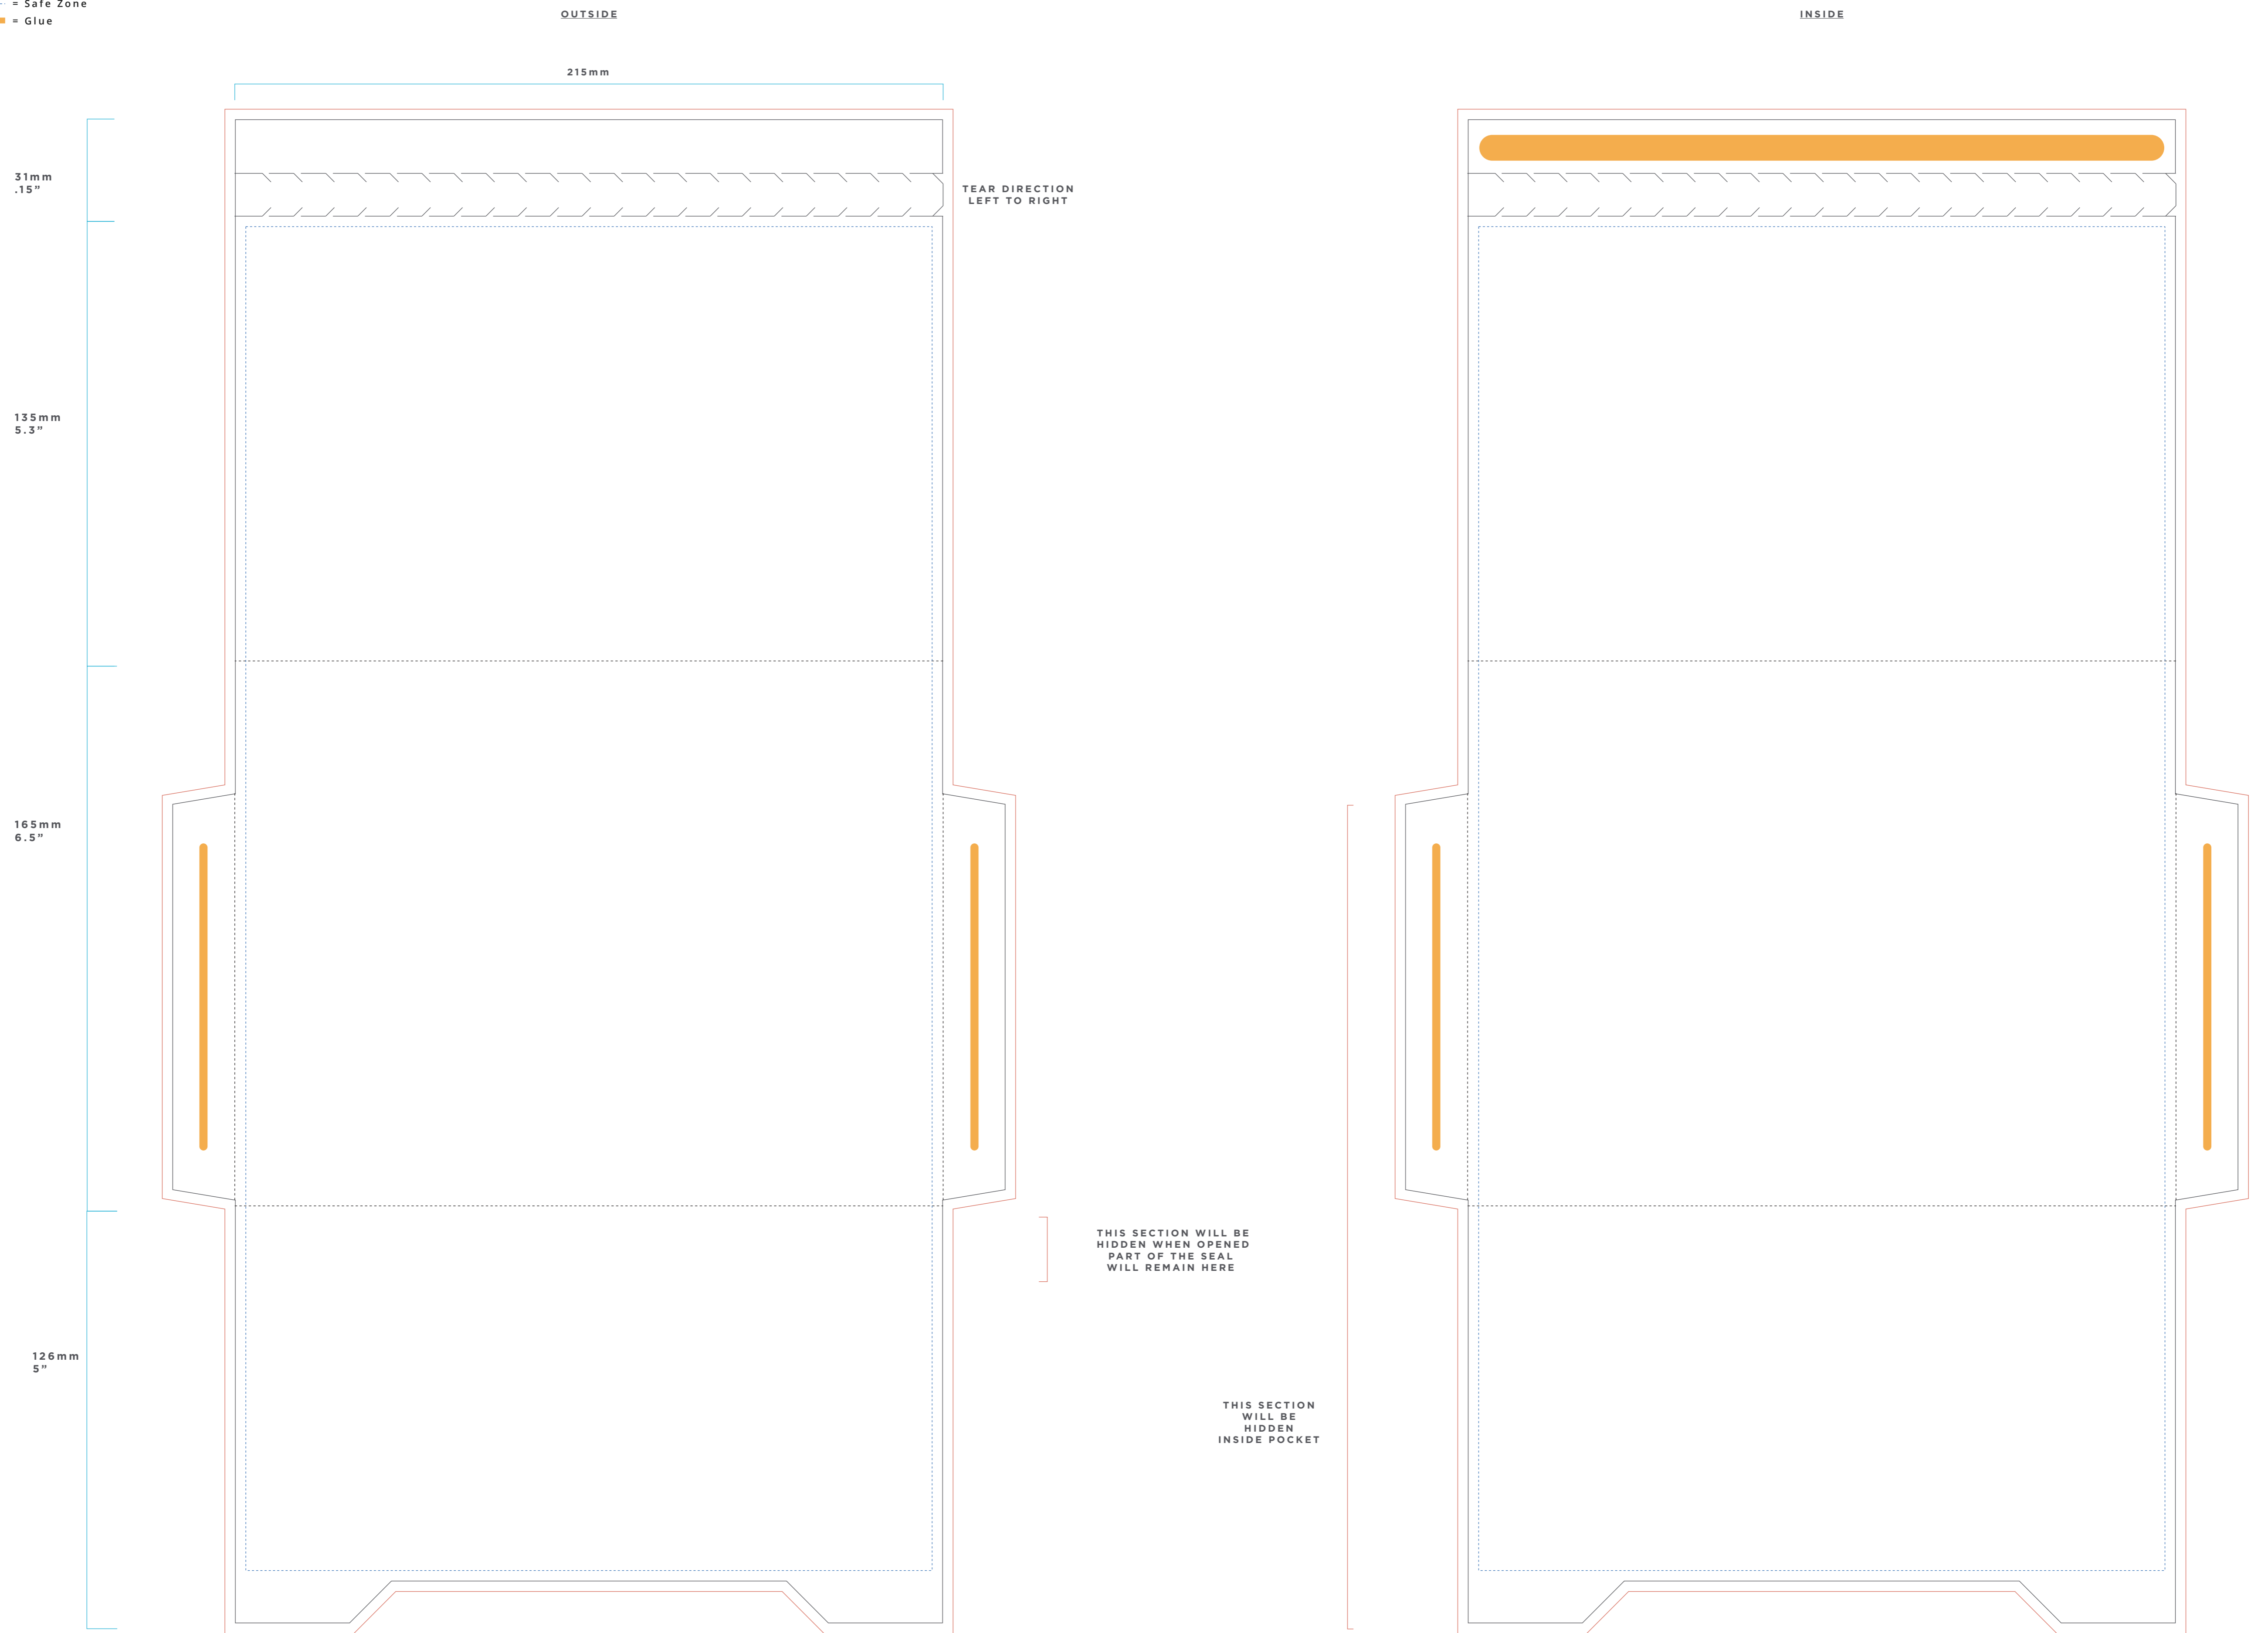

# Wristband Mailer

Large Bifold Mailer  
165x215mm [8.5x6.5"]

Finish  
✔ Gloss

## Template Key

- = Bleed Line
- = Cut Line
- = Safe Zone
- █ = Glue

Please Note  
By submitting your approval of the order & artwork, you are accountable & agree all the details on the order & artwork are accurate to your requests. Once we receive your mandatory email approval, production will begin. If you make any changes to the order after your approval, you will be financially responsible for what has been produced & timelines may be affected. Due to differing screen resolutions, the colors in the template are a guide. The Pantones denoted in the artwork will be used for matching, but the colors of the final product may have a max variance of 5-10%. Be aware that small text or details may infill when products are produced.