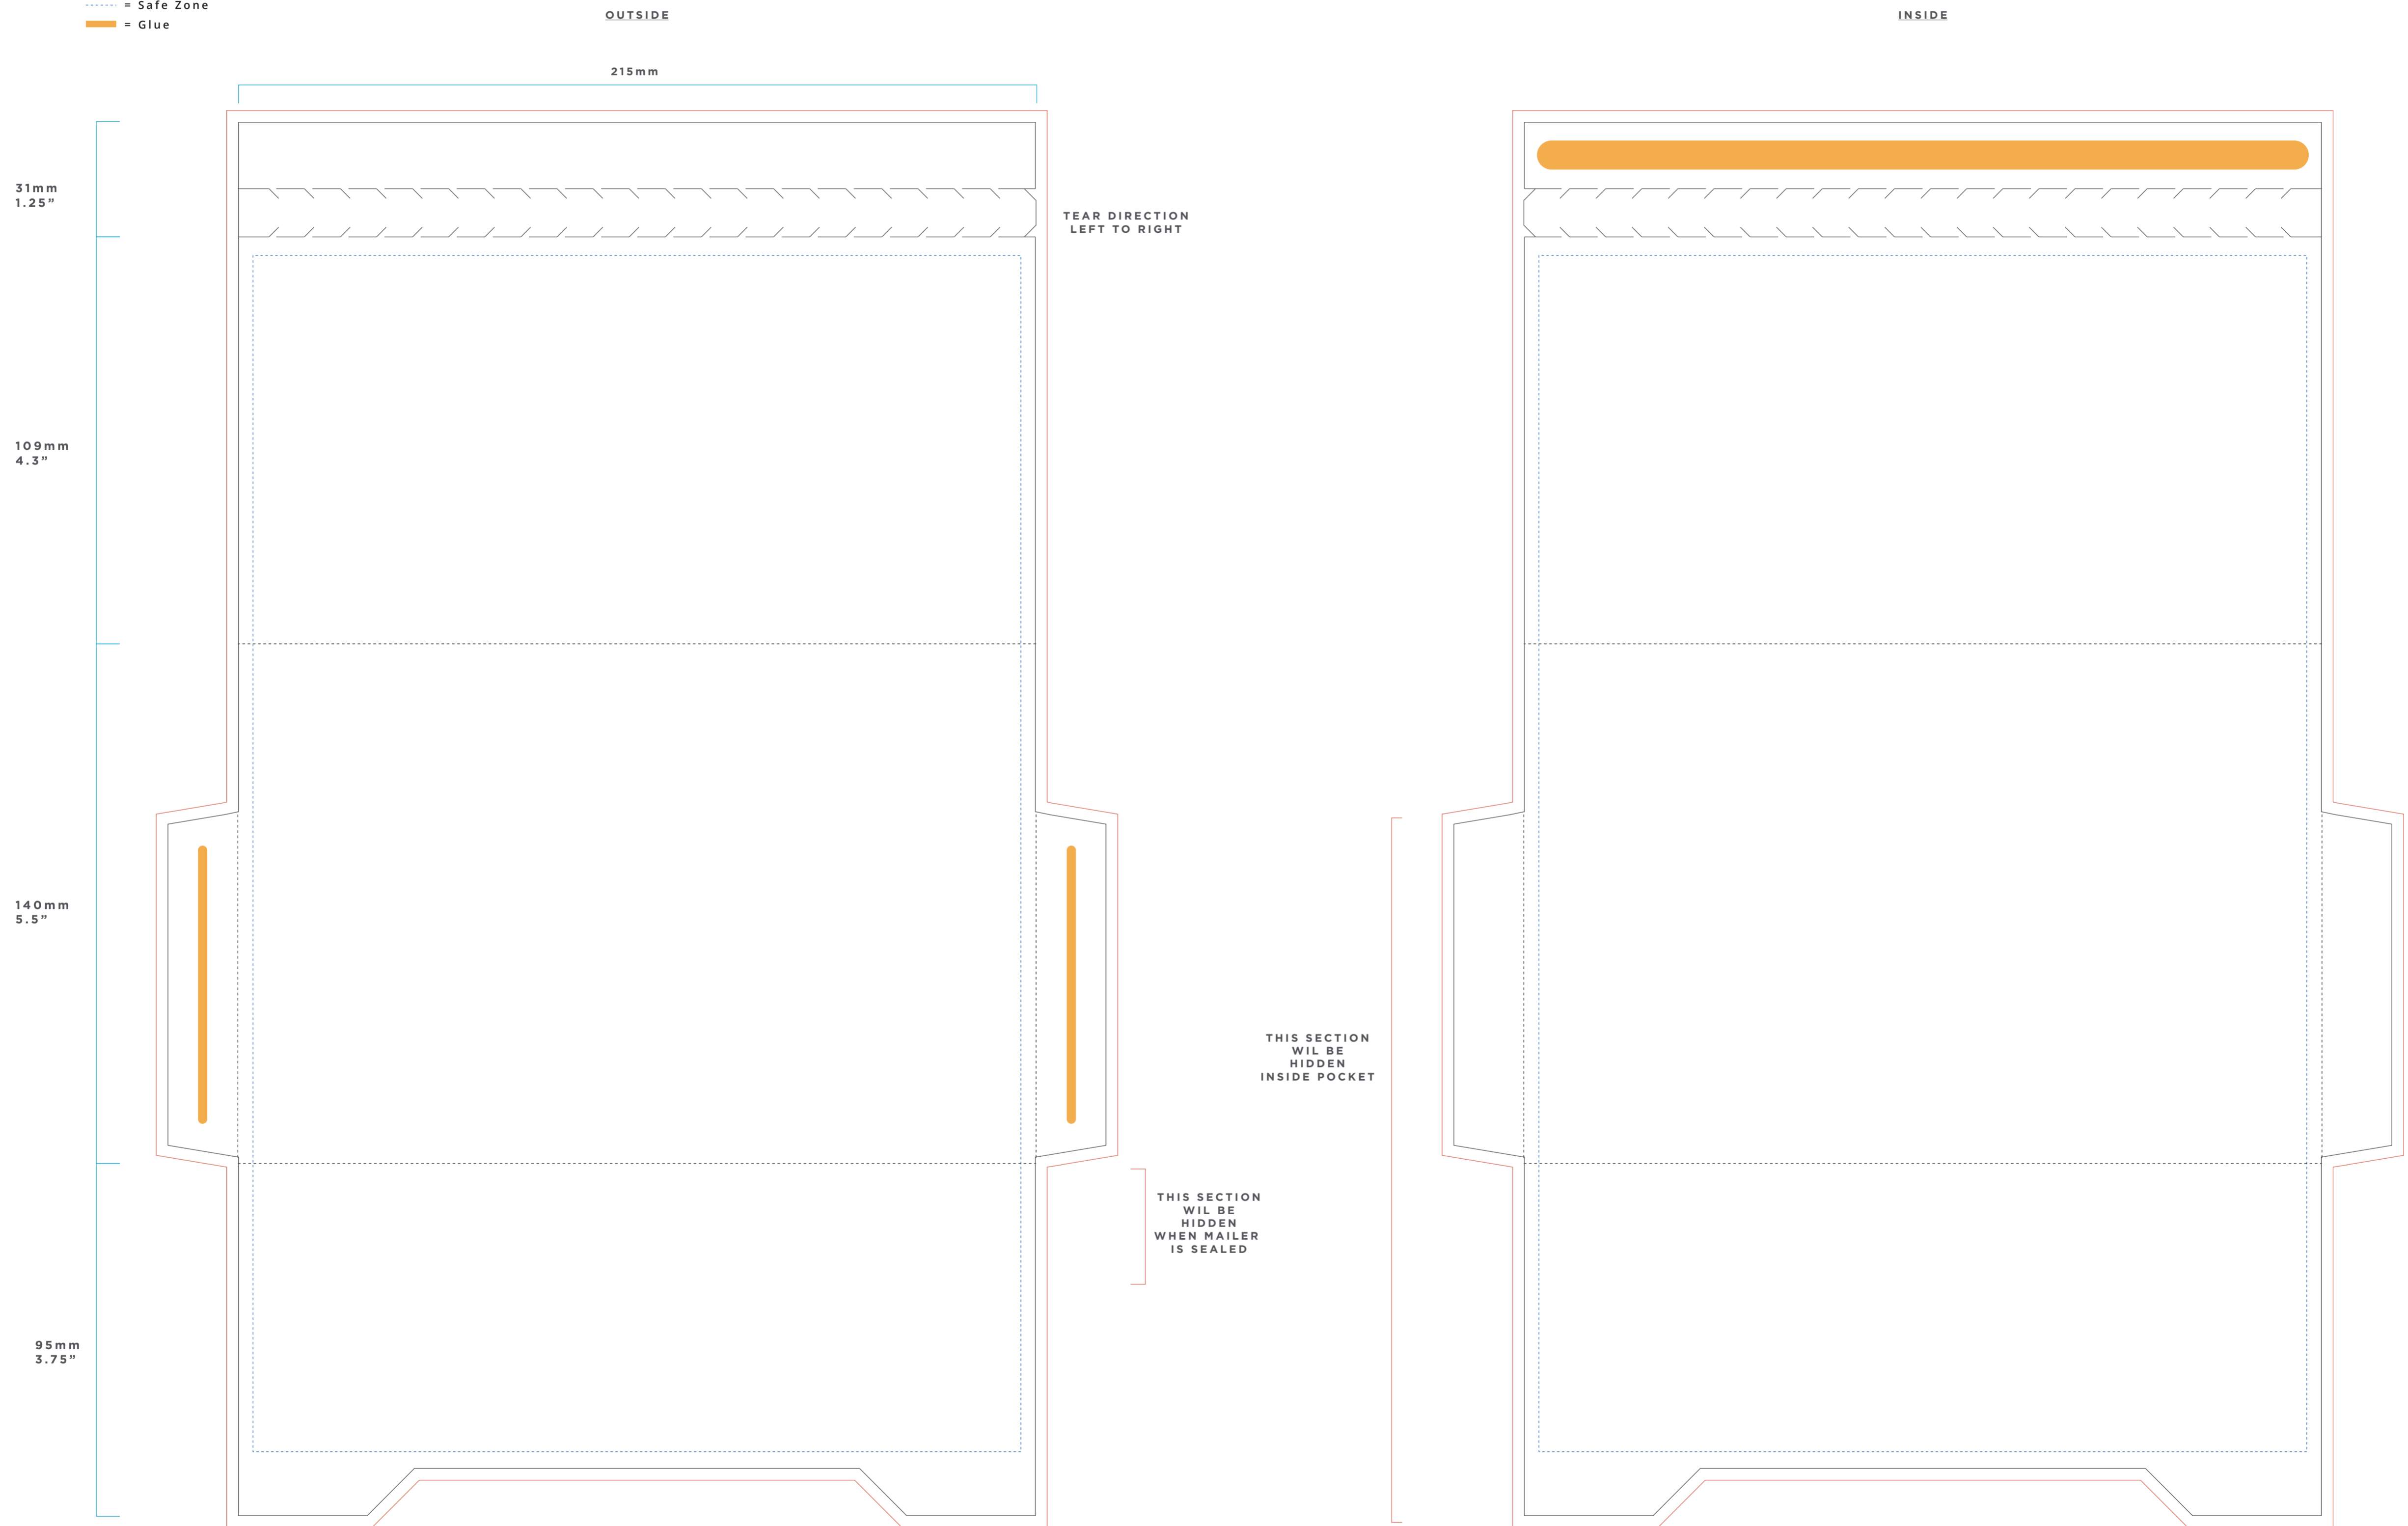

# Wristband Mailer

The Standard  
140x215mm [8.5x5.5"]

Finish  
✔ Gloss

## Template Key

- = Bleed Line
- = Cut Line
- ⋯ = Safe Zone
- = Glue

### Please Note

By submitting your approval of the order & artwork, you are accountable & agree all the details on the order & artwork are accurate to your requests. Once we receive your mandatory email approval, production will begin. If you make any changes to the order after your approval, you will be financially responsible for what has been produced & timelines may be affected. Due to differing screen resolutions, the colors in the template are a guide. The Pantones denoted in the artwork will be used for matching, but the colors of the final product may have a max variance of 5-10%. Be aware that small text or details may infill when products are produced.