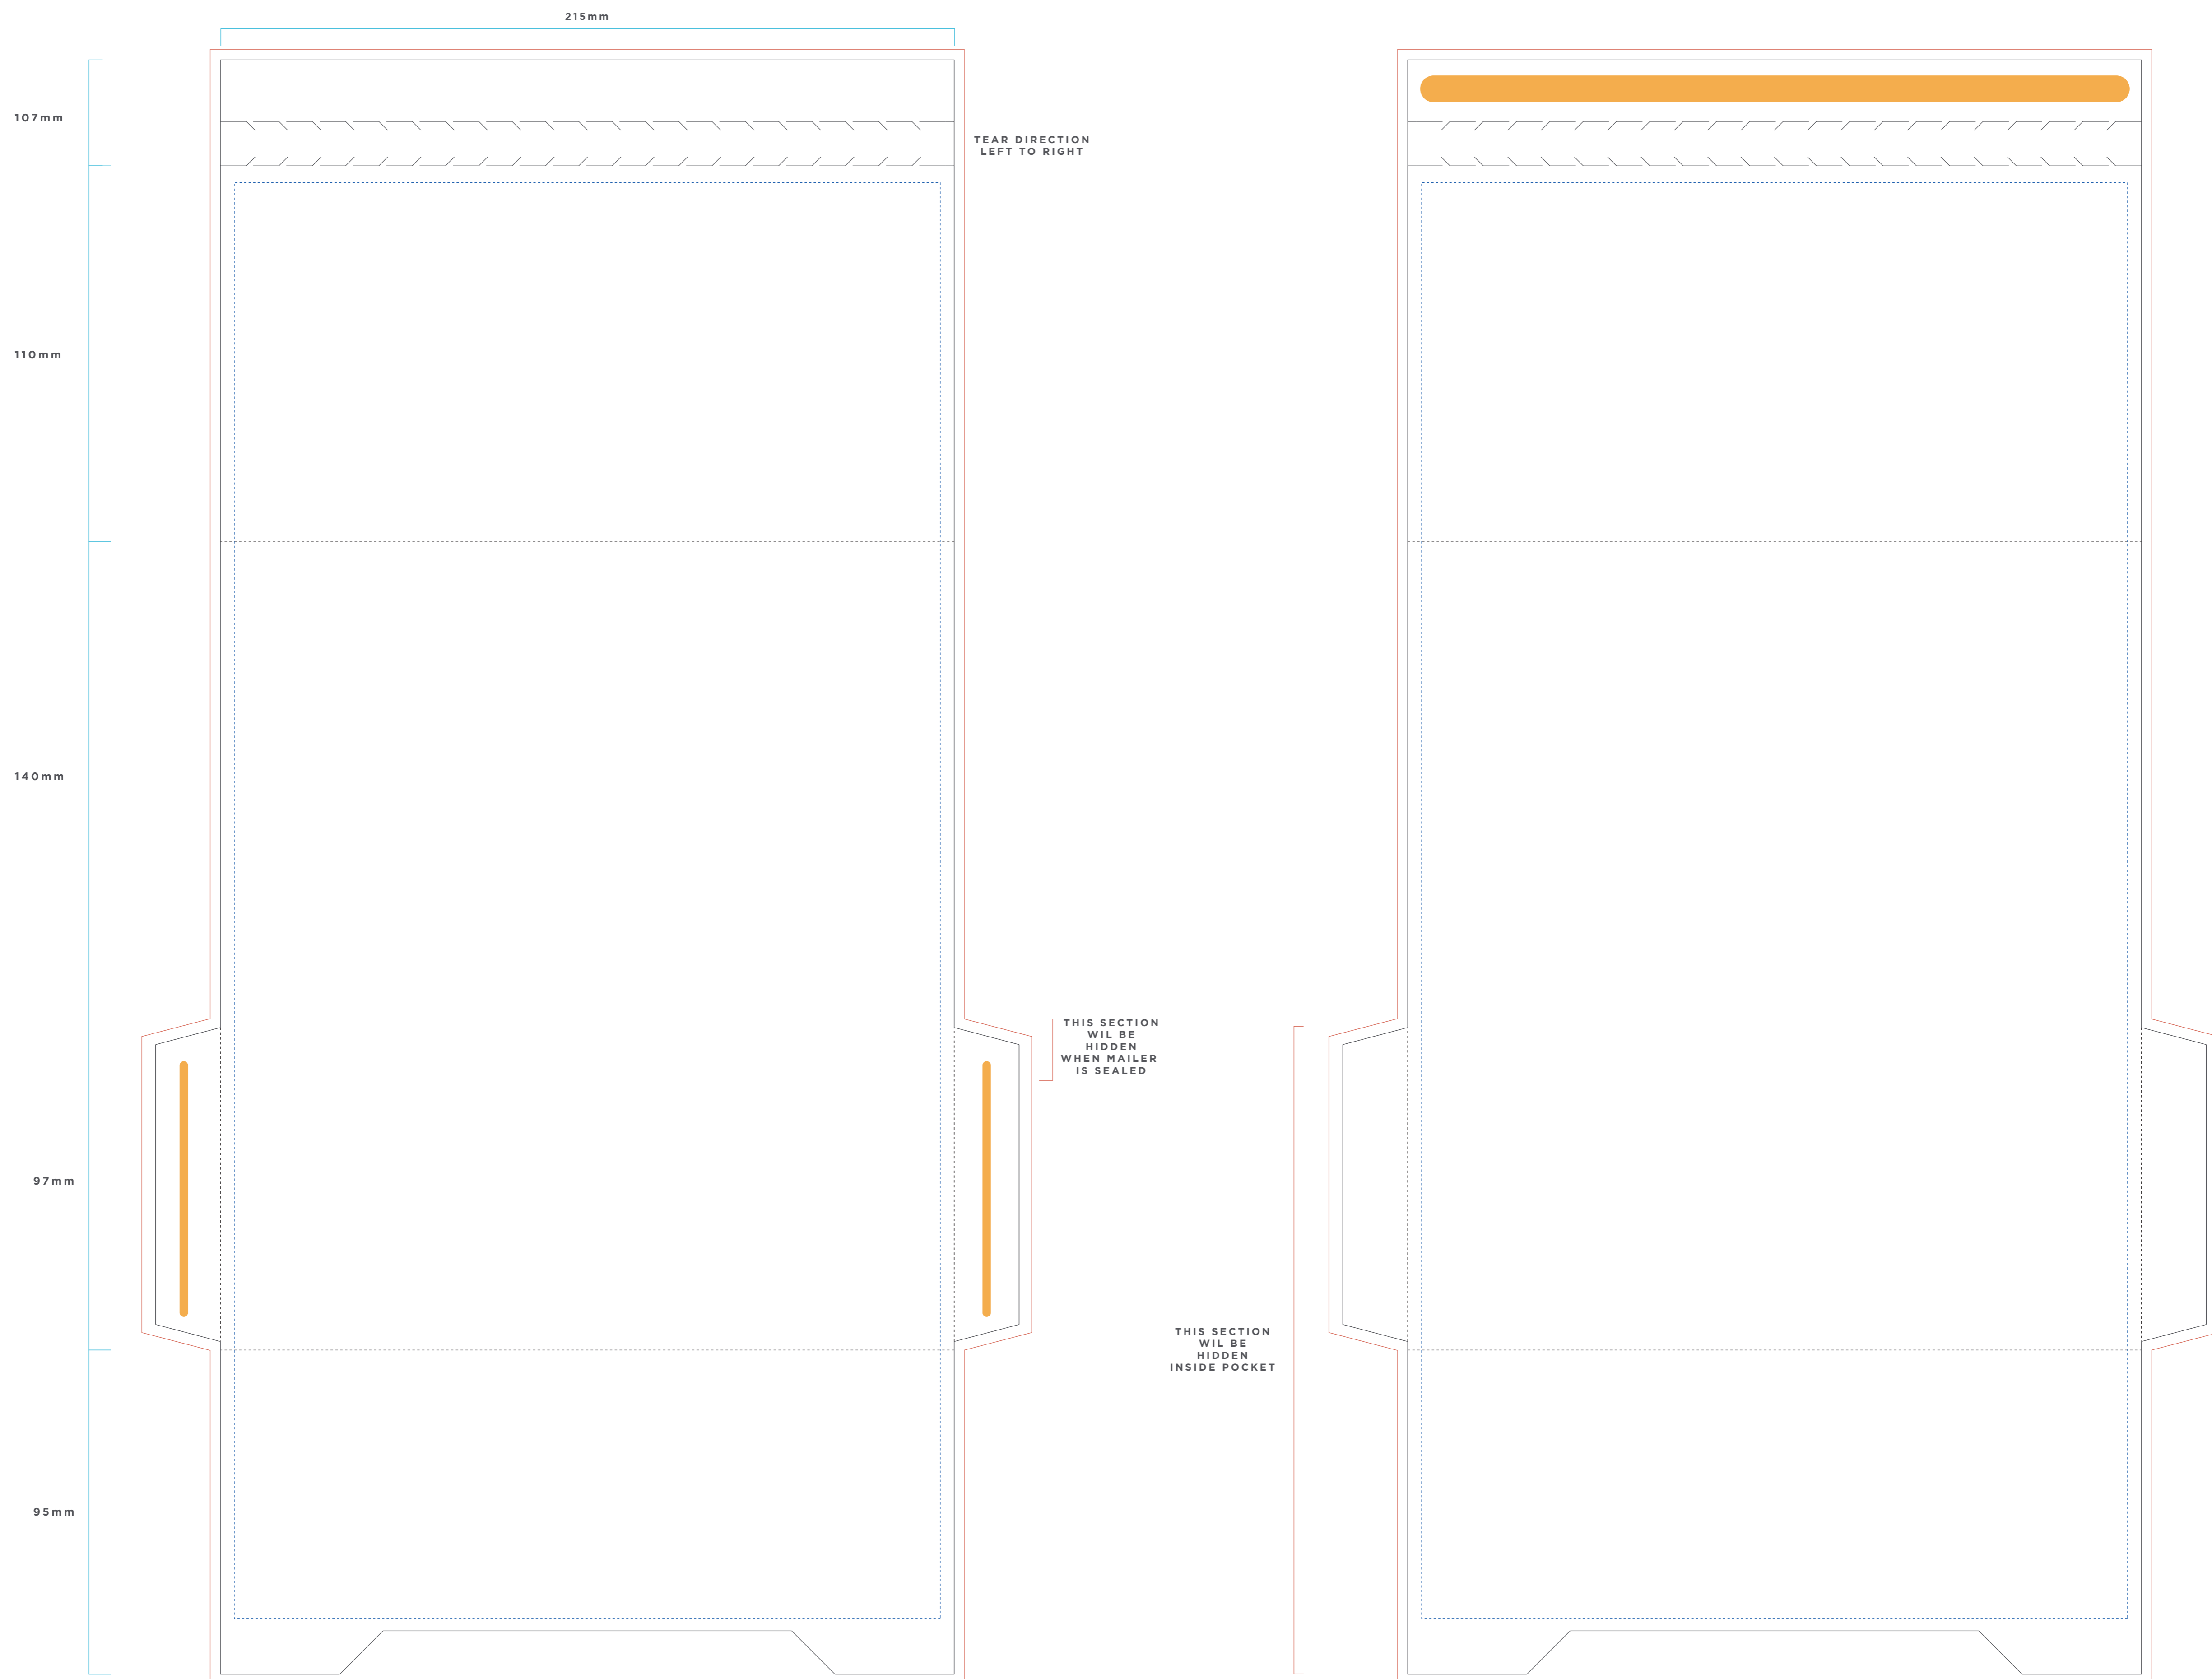

Wristband Mailer

The Trifold
140x215mm [8.5x5.5"]

Finish
Gloss

Template Key

- = Bleed Line
- = Cut Line
- ⋯ = Safe Zone
- = Glue

Please Note

By submitting your approval of the order & artwork, you are accountable & agree all the details on the order & artwork are accurate to your requests. Once we receive your mandatory email approval, production will begin. If you make any changes to the order after your approval, you will be financially responsible for what has been produced & timelines may be affected. Due to differing screen resolutions, the colors in the template are a guide. The Pantones denoted in the artwork will be used for matching, but the colors of the final product may have a max variance of 5-10%. Be aware that small text or details may infill when products are produced.