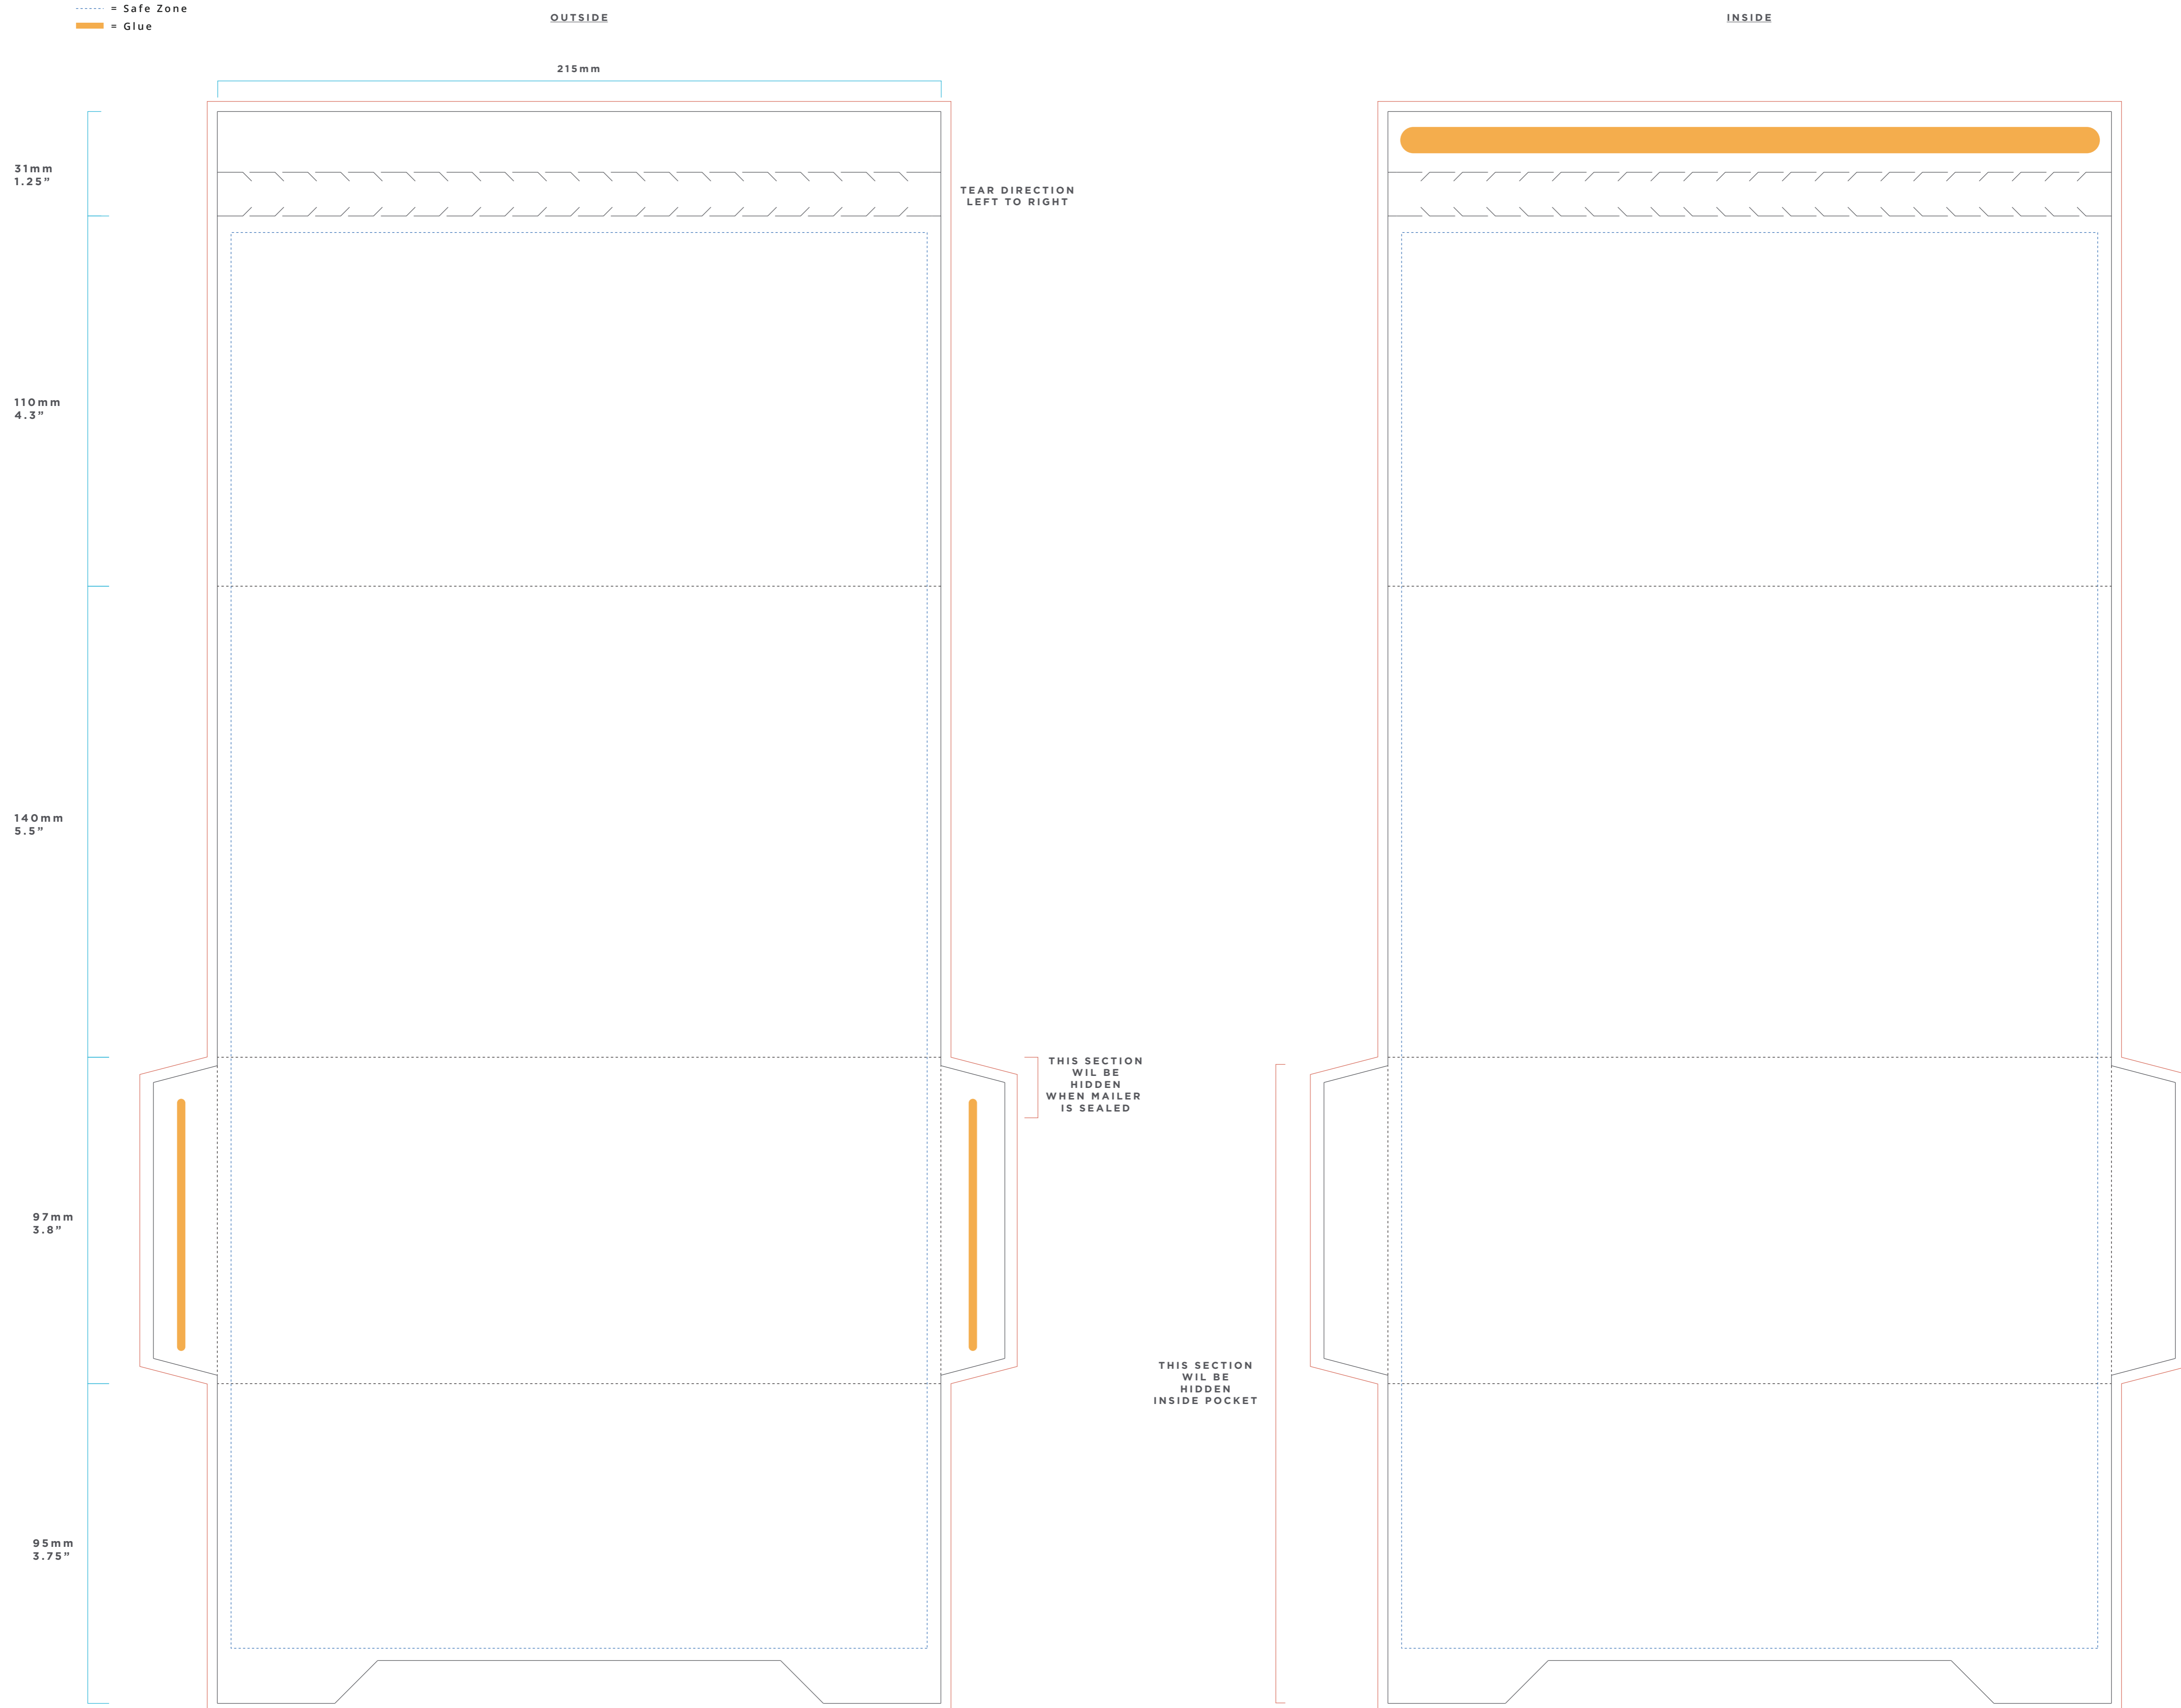

# Wristband Mailer

The Trifold  
140x215mm [8.5x5.5"]

Finish  
Gloss

## Template Key

- = Bleed Line
- = Cut Line
- ⋯ = Safe Zone
- = Glue

### Please Note

By submitting your approval of the order & artwork, you are accountable & agree all the details on the order & artwork are accurate to your requests. Once we receive your mandatory email approval, production will begin. If you make any changes to the order after your approval, you will be financially responsible for what has been produced & timelines may be affected. Due to differing screen resolutions, the colors in the template are a guide. The Pantones denoted in the artwork will be used for matching, but the colors of the final product may have a max variance of 5-10%. Be aware that small text or details may infill when products are produced.